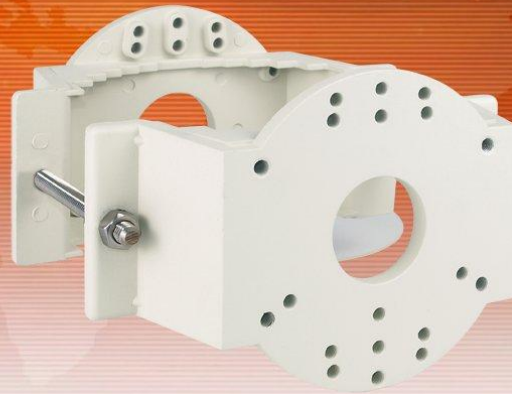

Pole mount adapter NVB-40PA

Features

- Pole mount aluminium adapter for NVB-SD40WB and NVB-40PWB/230 wall mount brackets (an additional NVB-40PWBA adapter-plate is required for NVB-40PWB/230 mount)