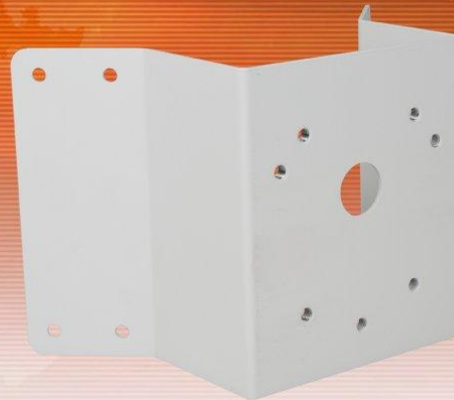

Corner mount adapter NVB-SD6CA

Features

- aluminium corner mount adapter for LUCA Series and IP speed dome cameras' wall mount bracket